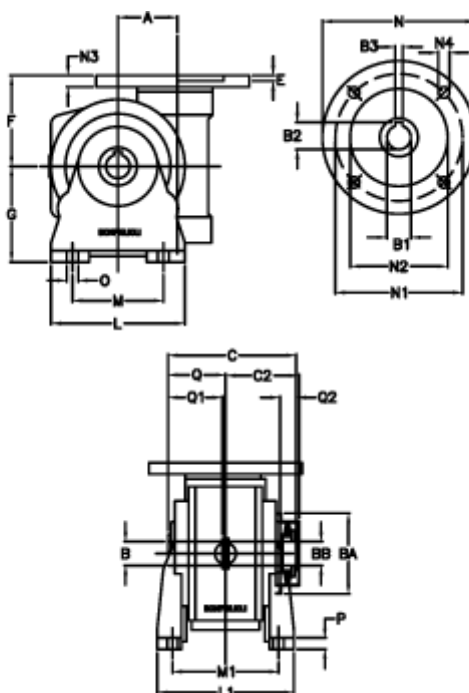

Article number: 390204902432836

Description: Worm Gear with Torque Limiter
VF 49-L2-V-24 P71B14

Measures

a = 49.50	C2 = 63,5	M1 = 98.5	Q = 51.0
B = 25	Description = VF 49V-xx-71B14	N = 105	Q1 = 41
B1 E7 = 14	E = 3.0	N1 = 85	Q2 = 15
B2 = 16.3	F = 70	N2 = 70	
B3 H9 = 5	g = 82	N3 = 10.5	
BA = 63	L = 110	N4 = 6,5	
BB H7 = 14	L1 = 124.0	O = 8.5	
C = 105	m = 63	P = 12	